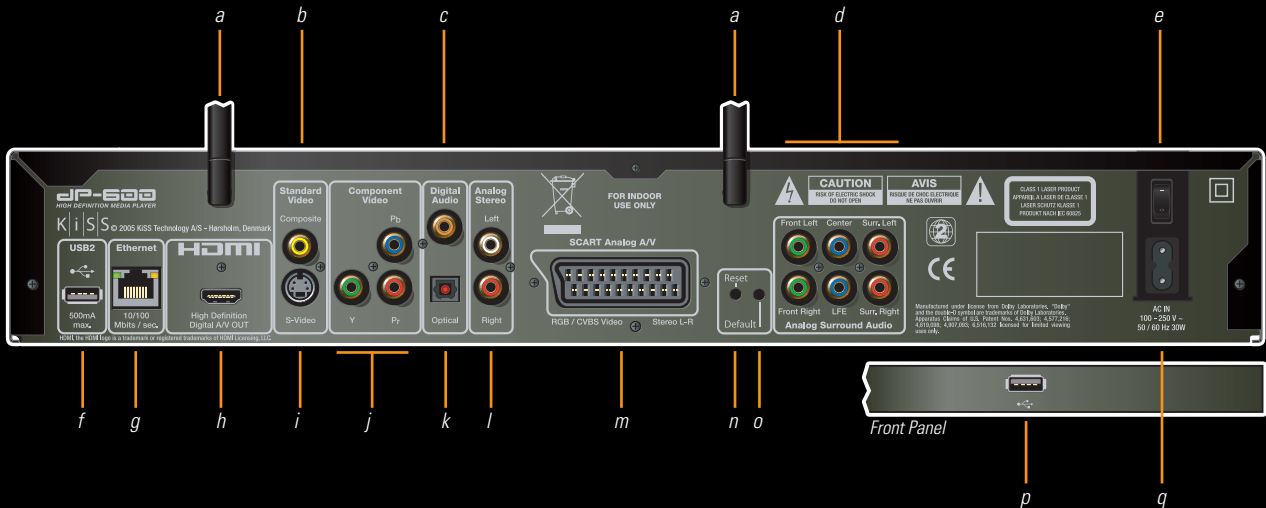

KiSS DP-600 & DP-608 Connections

Plugging you in to possibility

- *a* Wireless Antennas
- *b* Composite Video Output
- *c* Coaxial Audio Output
- *d* Analog Surround Audio
- *e* On/Off Button

- *f* Back Panel USB 2 Connector
- *g* Ethernet 10/100
- *h* HDMI Output
- *i* S-Video Output
- *j* Component Video Output

- *k* Optical Audio Output
- *l* Analog Stereo Output
- *m* SCART Output
- *n* Reset Player
- *o* Back to Default Settings

- *p* Front Panel USB 2 Connector
- *q* AC Power